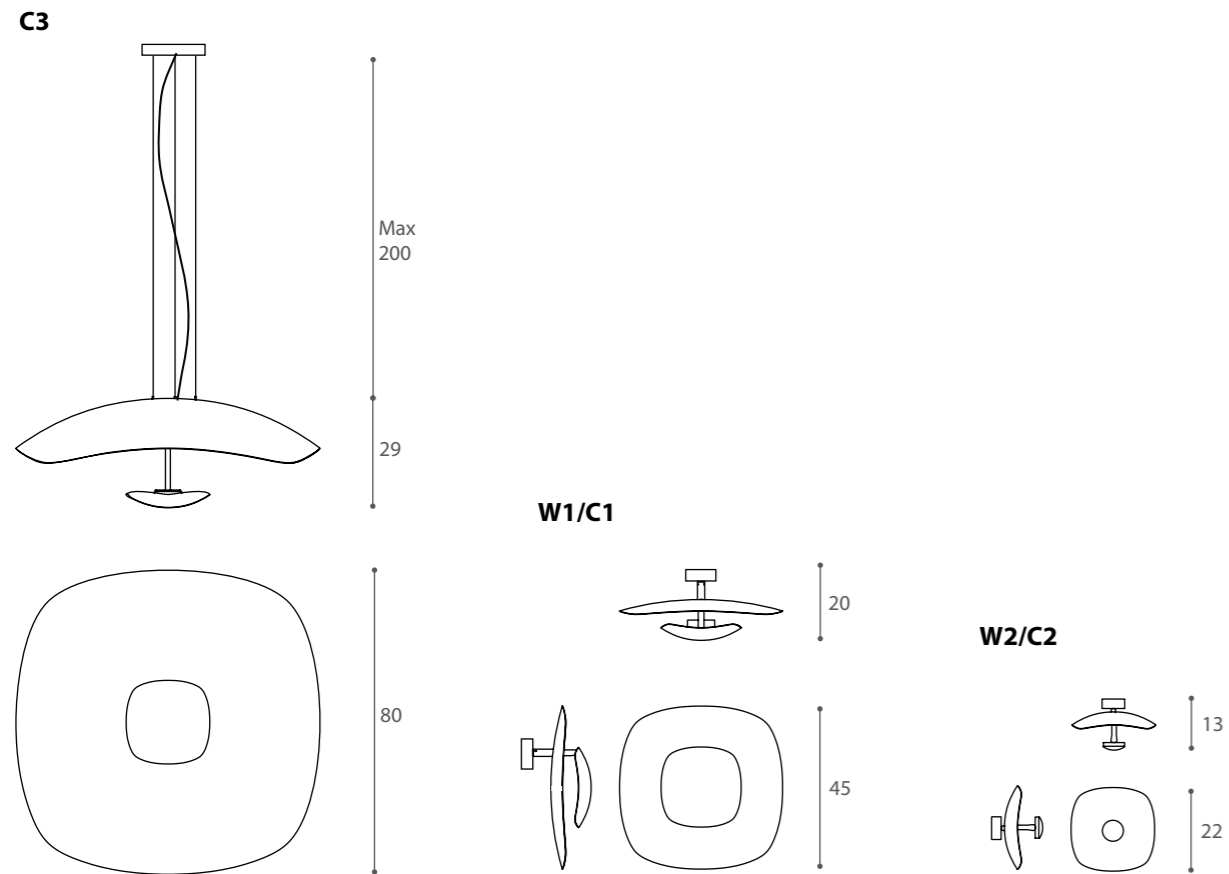

PENOMBRA

design Sebastiano Tosi 2014.

Collezione di lampade a sospensione, parete e soffitto a luce riflessa, fissa o orientabile.

Materiali: metallo

Finiture: Bianco/bianco – bronzo/foglia rame –

bianco/foglia oro – nero/foglia oro

Fonte luminosa: LED 110/230V 3000°K

Collection of suspension, wall and ceiling lamps reflected light, fix or adjustable.

Materials: metal.

Finishes: white/white – bronze/copper leaf –

white/gold leaf – black/gold leaf

Light source: LED 110/230V 3000°K

C3 LED 17W 110/230V 1300lm 3000°k  

W1/C1 LED 17W 110/230V 1300lm 3000°k  

W2/C2 LED 4,5W 110/230V 330lm 3000°k 